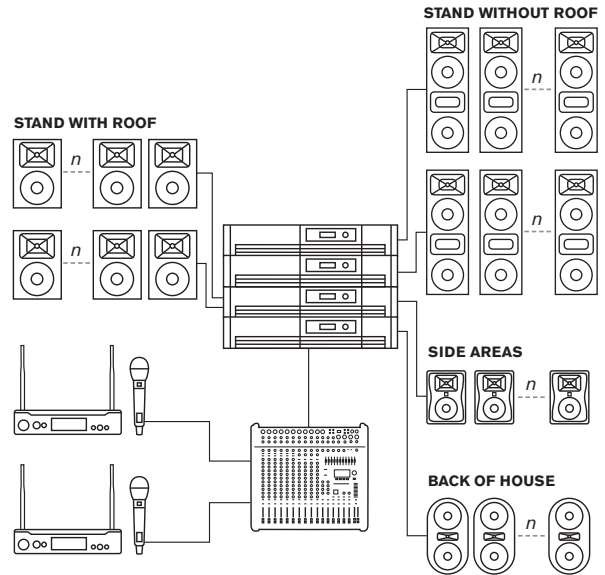

SMALL SIZE SOCCER STADIUM

SYSTEM EXAMPLE FOR A SMALL, REGIONAL STADIUM
WITH ONE STAND (TYPICAL 5,000 SEATS)

System overview

Weatherized Sx series loudspeakers, driven by C series 2-channel DSP amplifiers, provide full-range coverage for the crowd. The entire system is easily configured with SONICUE software.

System benefits

Weather-resistant Sx600PIX loudspeakers are equipped with the SAM (Strong Arm Mount) system for secure mounting and precise aiming on existing infrastructure points such as lamp poles or press boxes

The option of 100-Volt drive minimizes signal losses over long cable runs

The Sx600PIX loudspeakers are certified to Mil Spec 810 for humidity, salt spray and UV resistance, making them suitable for any outdoor environment

Dynacord C series DSP amplifiers with overload protection

ELECTRO-VOICE | LOUDSPEAKERS

Sx300PI for small stand with roof
(mounted on the roof)

Sx600PIX for other stands without roof
(mounted on lamp poles)

EVID C4.2 (back of house)

Zx1i100t (for side areas)